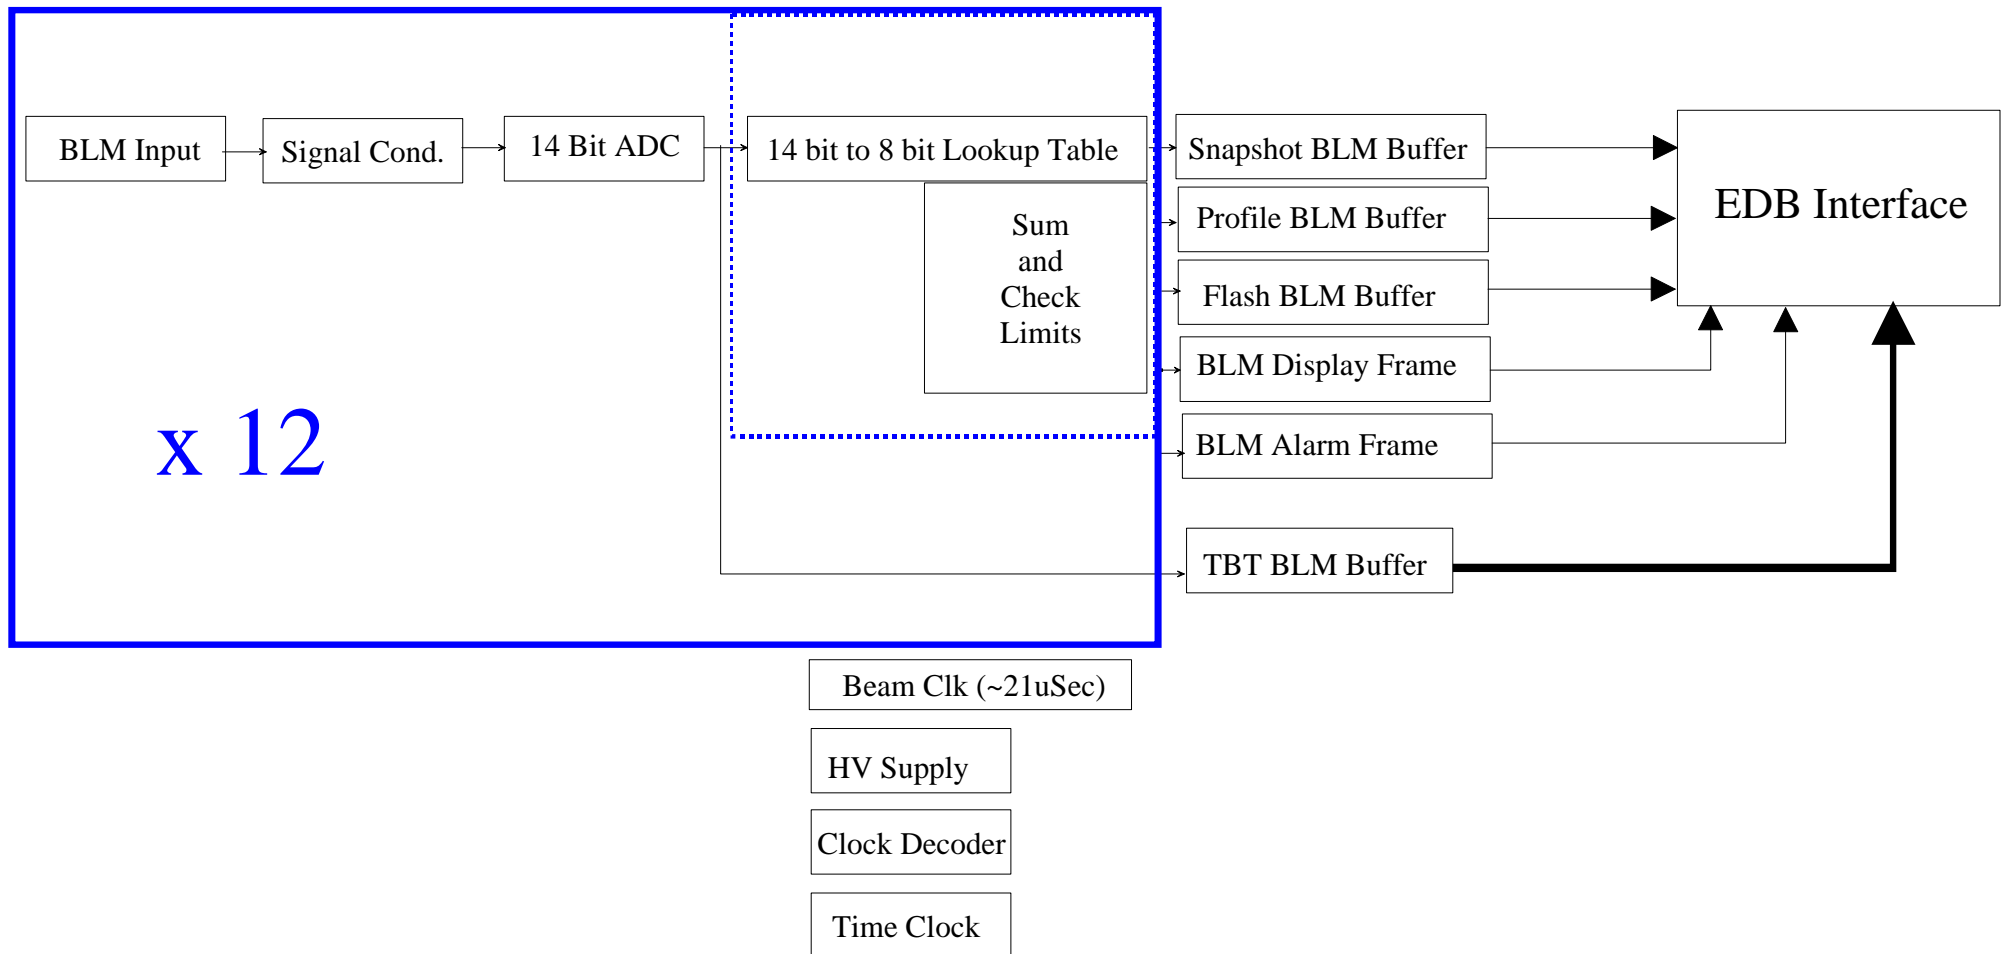

New BLM System

BLM Daughter Card

3U x 220 x 6hp Eurocard 2 Channels/card