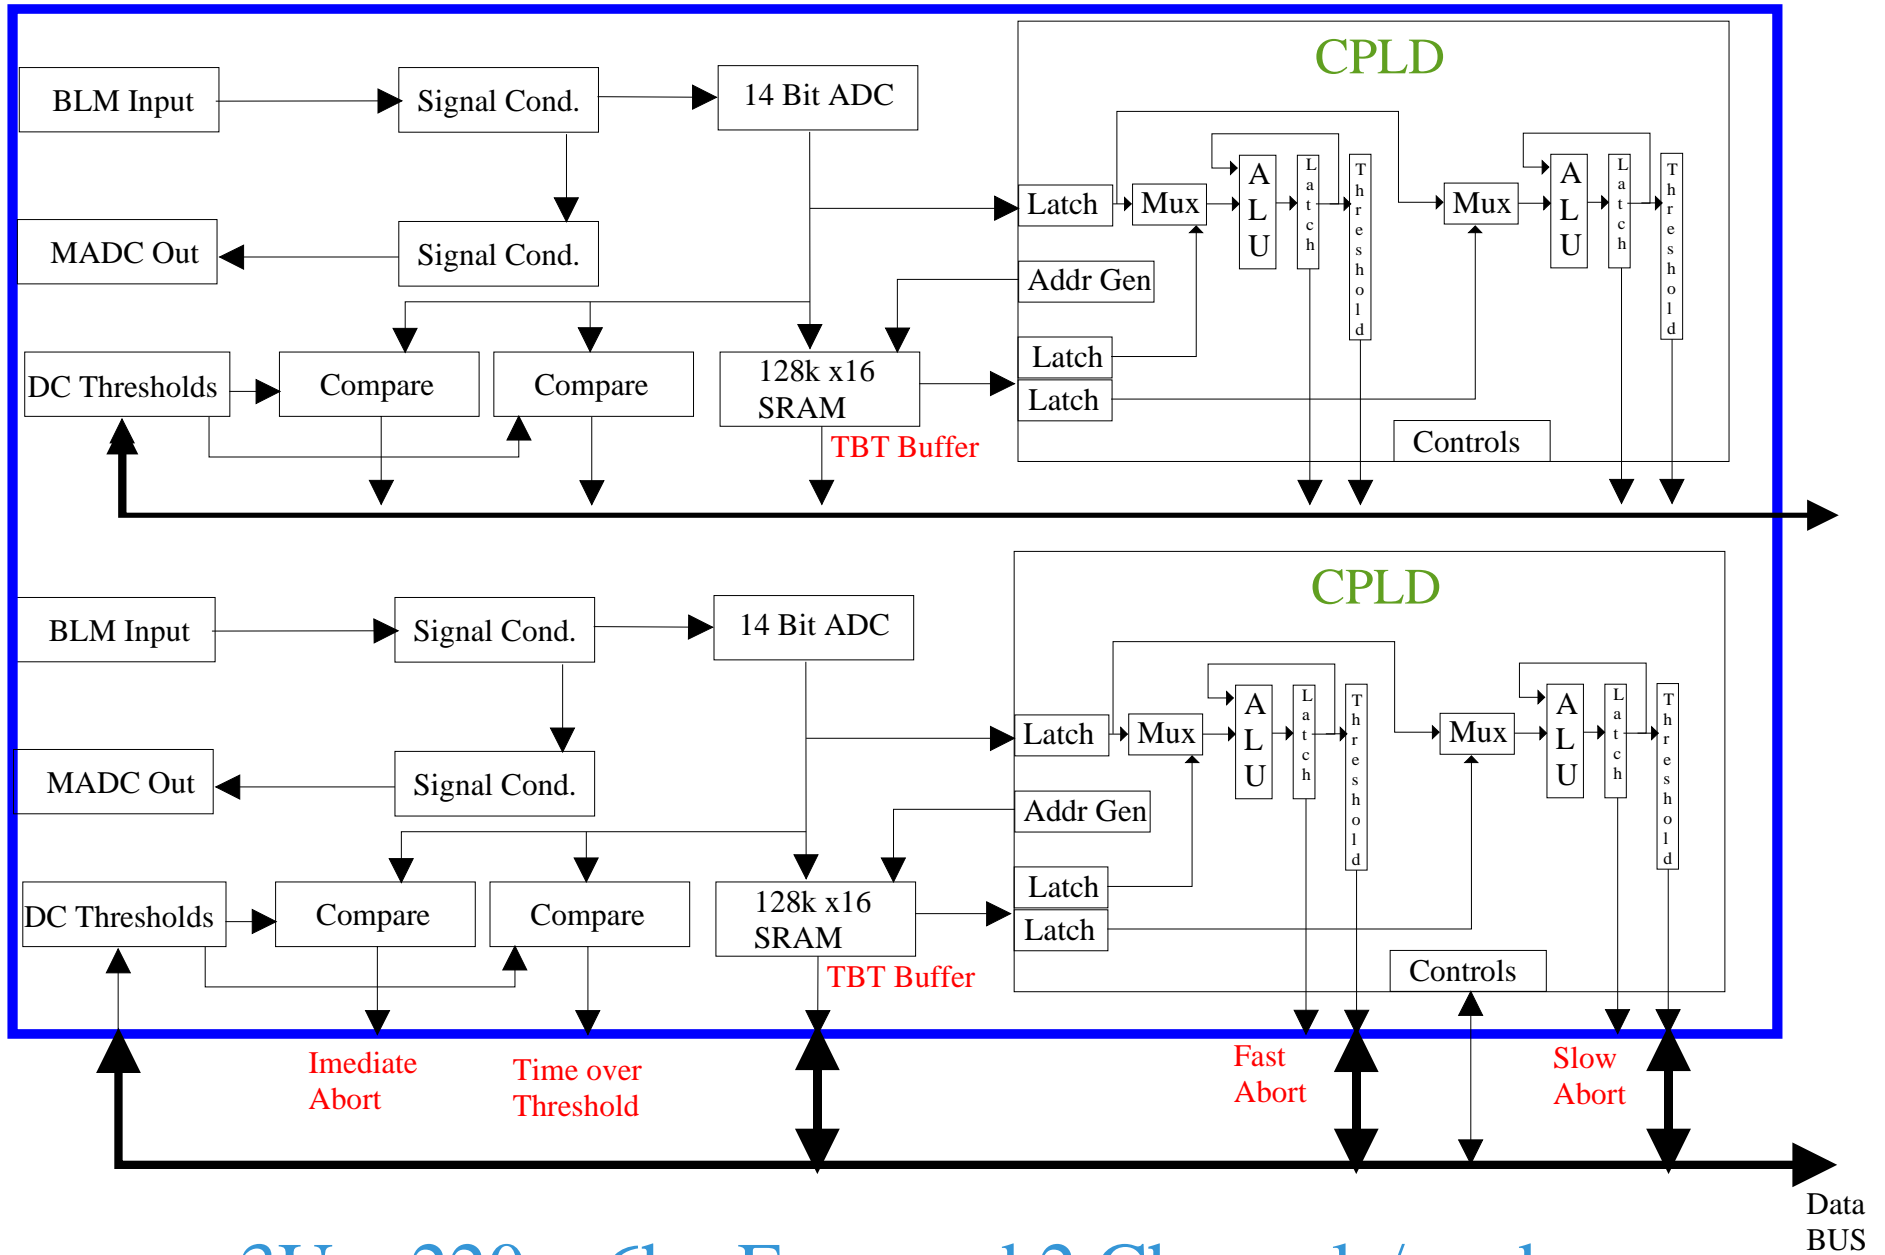

New BLM System

BLM Daughter Card

3U x 220 x 6hp Eurocard 2 Channels/card