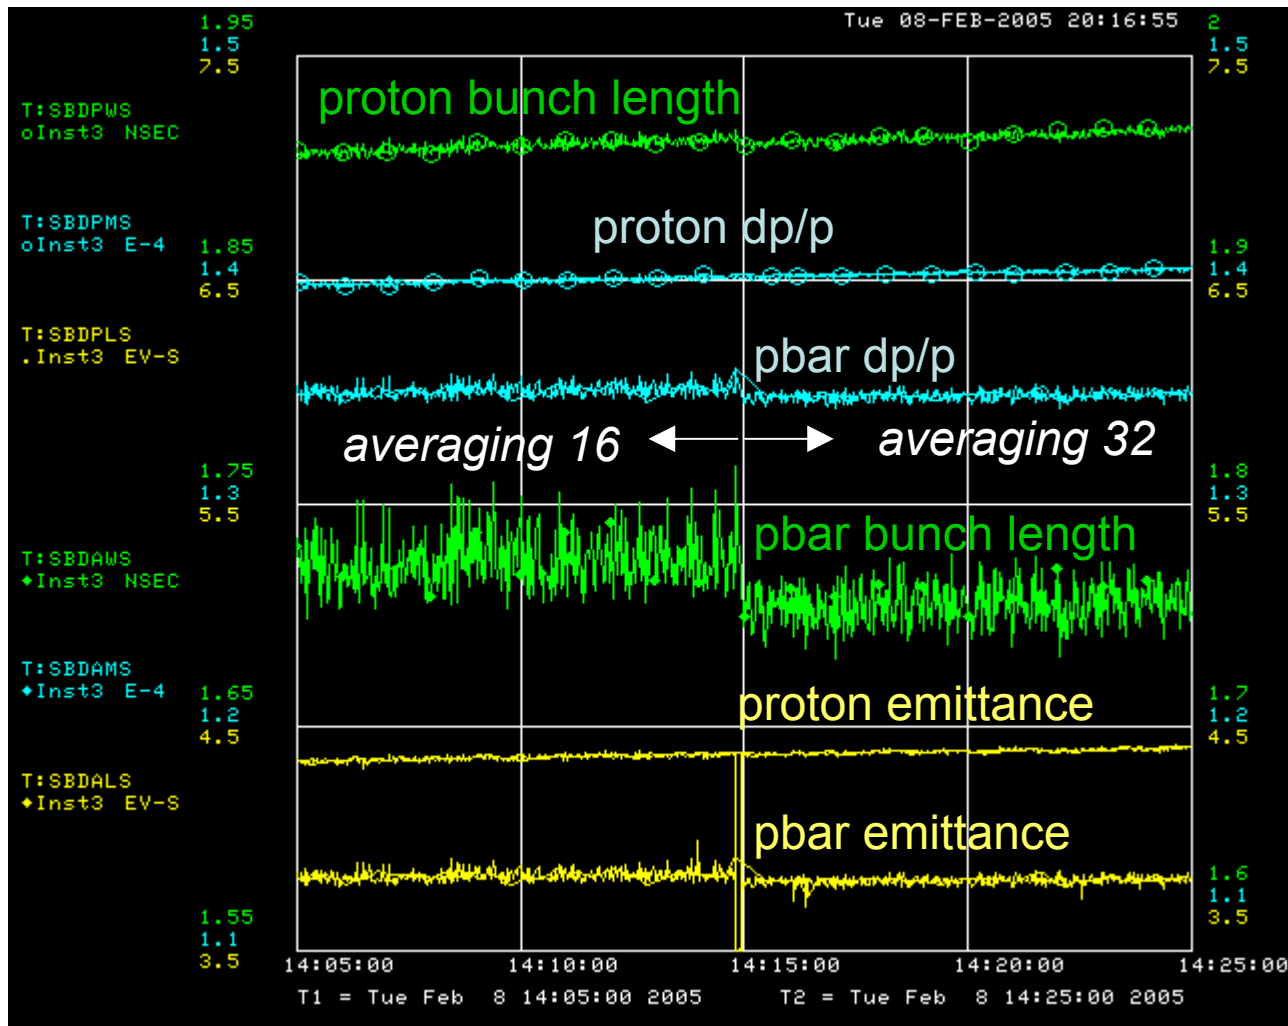

Trimming effects

Trimming effects

Trimming effects

Averaging change (from 16 to 32) - note no trimming

Averaging change (from 16 to 32) - note no trimming

Reinstituting Trimming with 32 bunch averaging

Reinstating Trimming with 32 bunch averaging