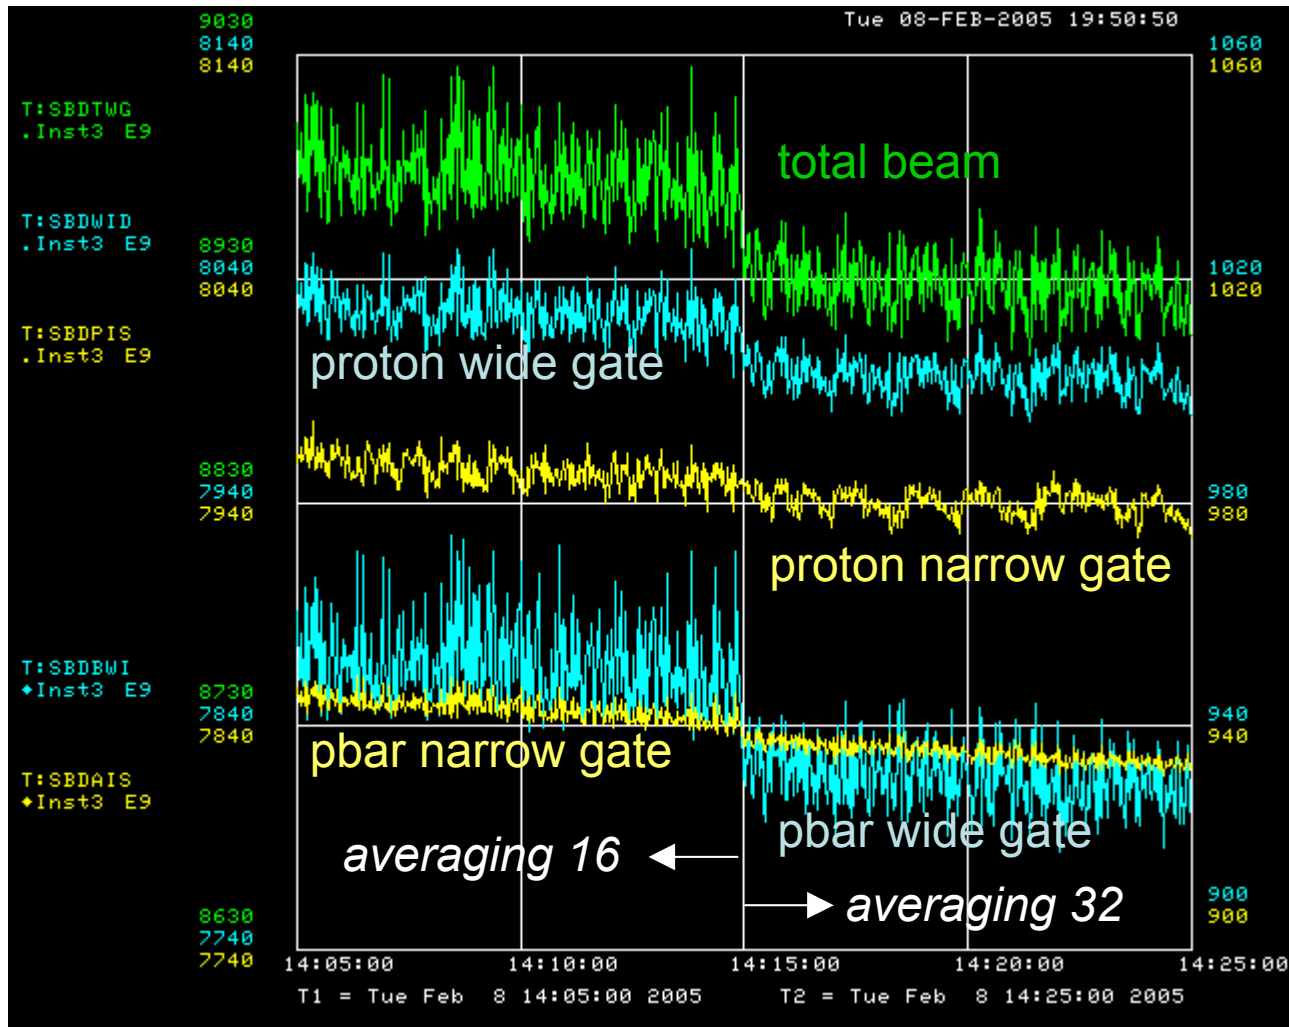

Trimming effects

Trimming effects

Trimming effects

Averaging change (from 16 to 32) - note no trimming

Averaging change (from 16 to 32) - note no trimming

Reinstituting Trimming with 32 bunch averaging

Reinstating Trimming with 32 bunch averaging