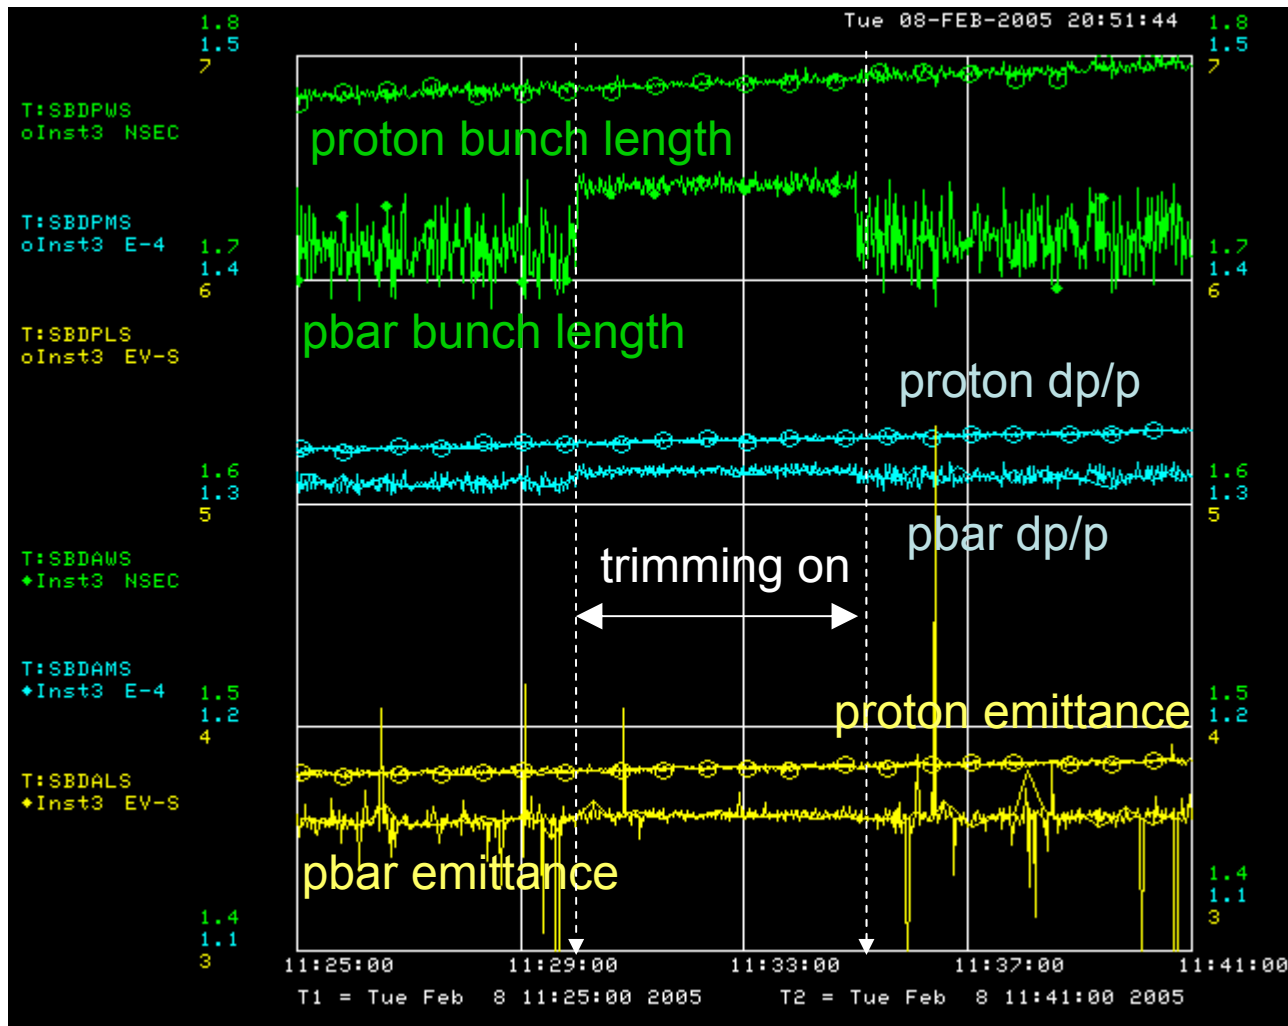

Trimming effects

Trimming effects

Trimming effects

Averaging change (from 16 to 32) - note no trimming

Averaging change (from 16 to 32) - note no trimming

Reinstituting Trimming with 32 bunch averaging

Reinstating Trimming with 32 bunch averaging