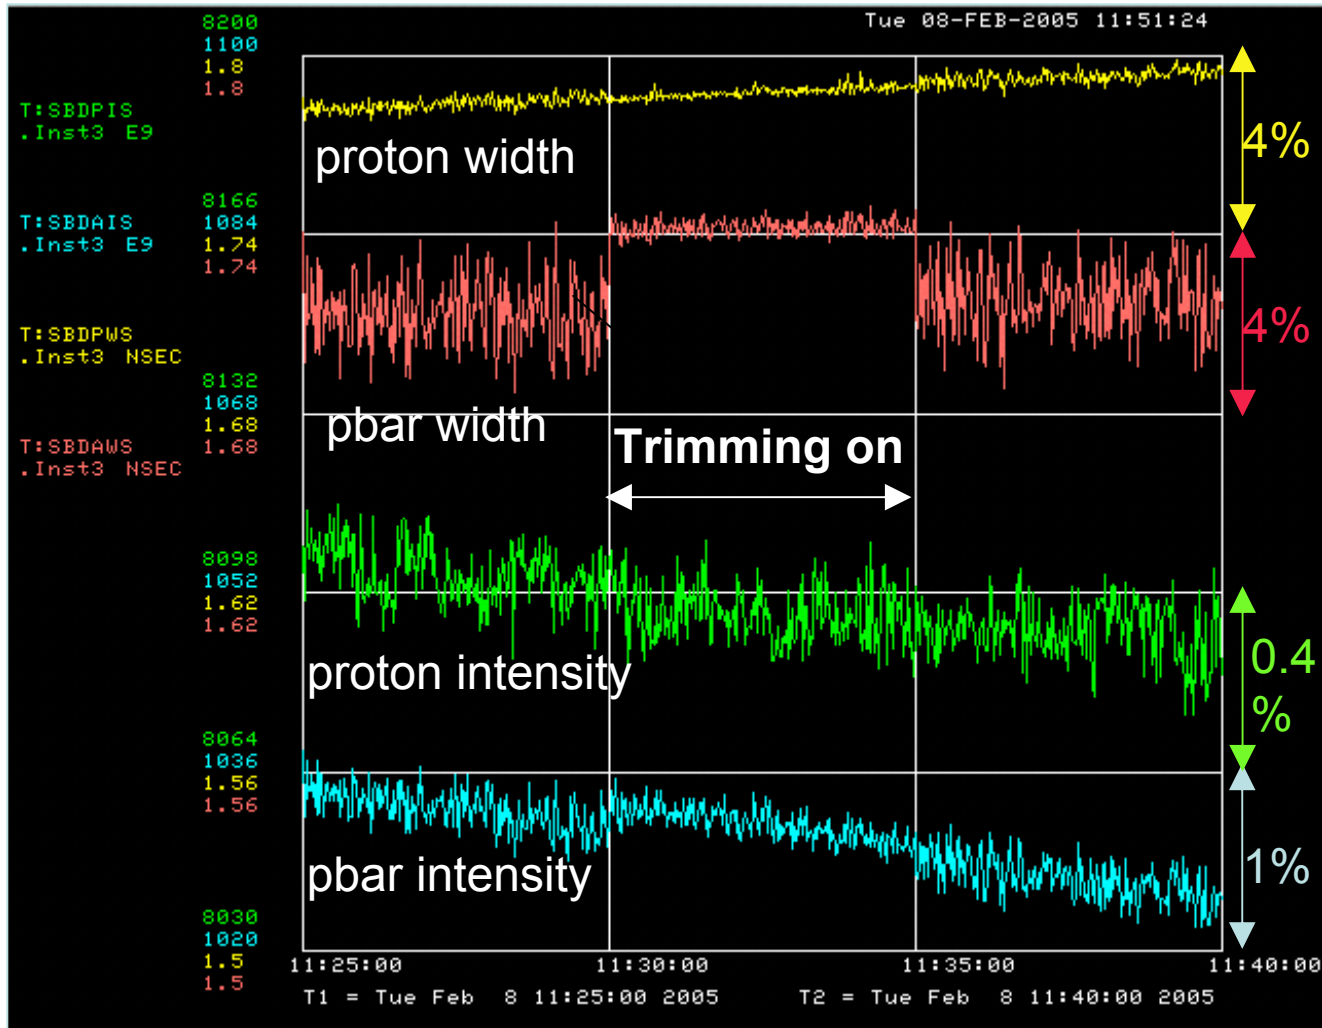

Trimming effects

Trimming effects

Trimming effects

Averaging change (from 16 to 32) - note no trimming

Averaging change (from 16 to 32) - note no trimming

Reinstituting Trimming with 32 bunch averaging

Reinstating Trimming with 32 bunch averaging