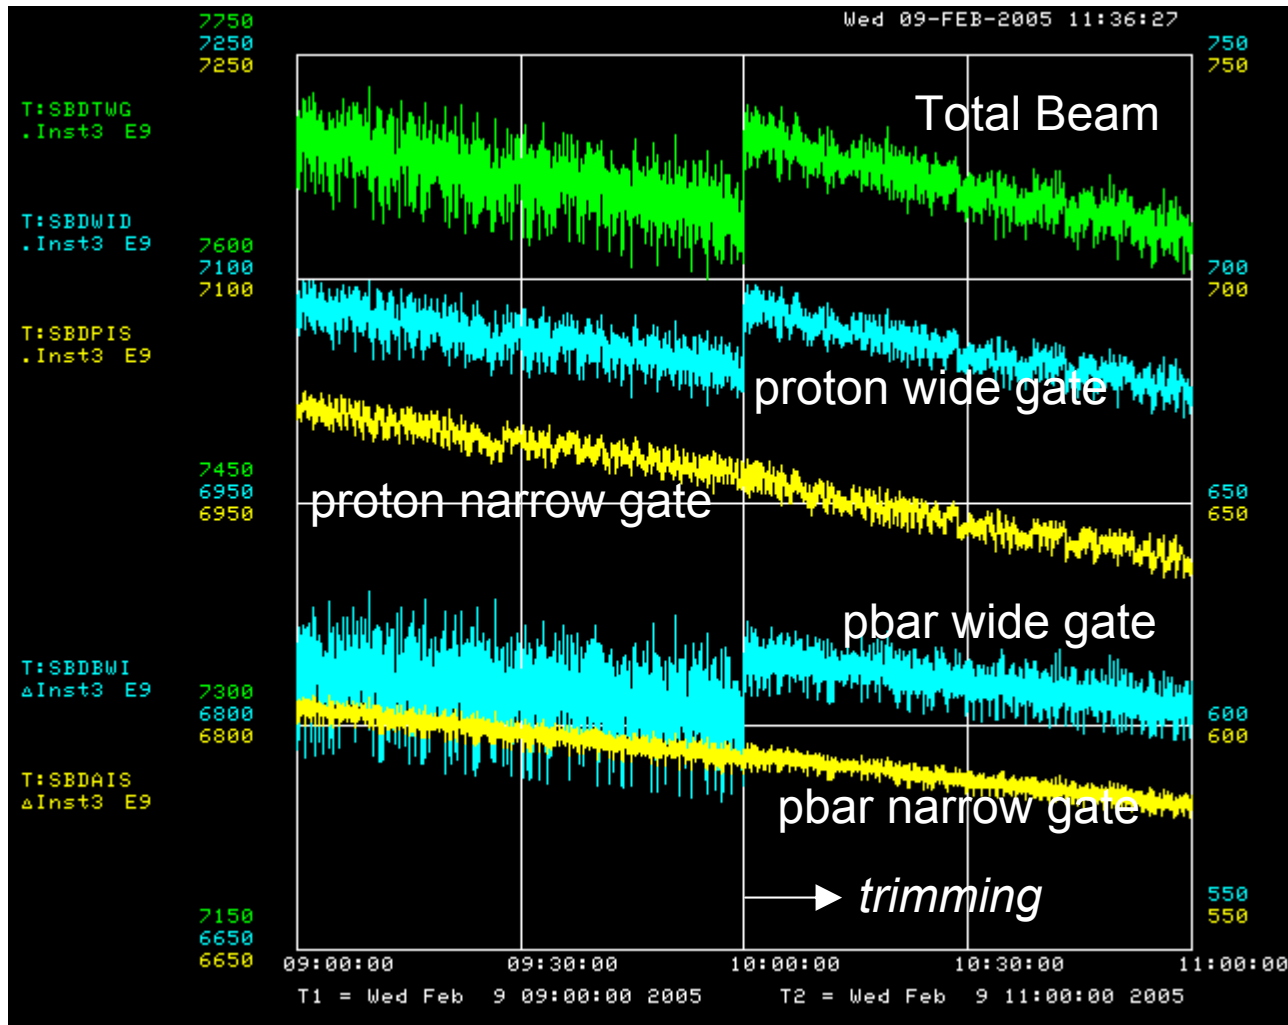

Trimming effects

Trimming effects

Trimming effects

Averaging change (from 16 to 32) - note no trimming

Averaging change (from 16 to 32) - note no trimming

Reinstituting Trimming with 32 bunch averaging

Reinstating Trimming with 32 bunch averaging