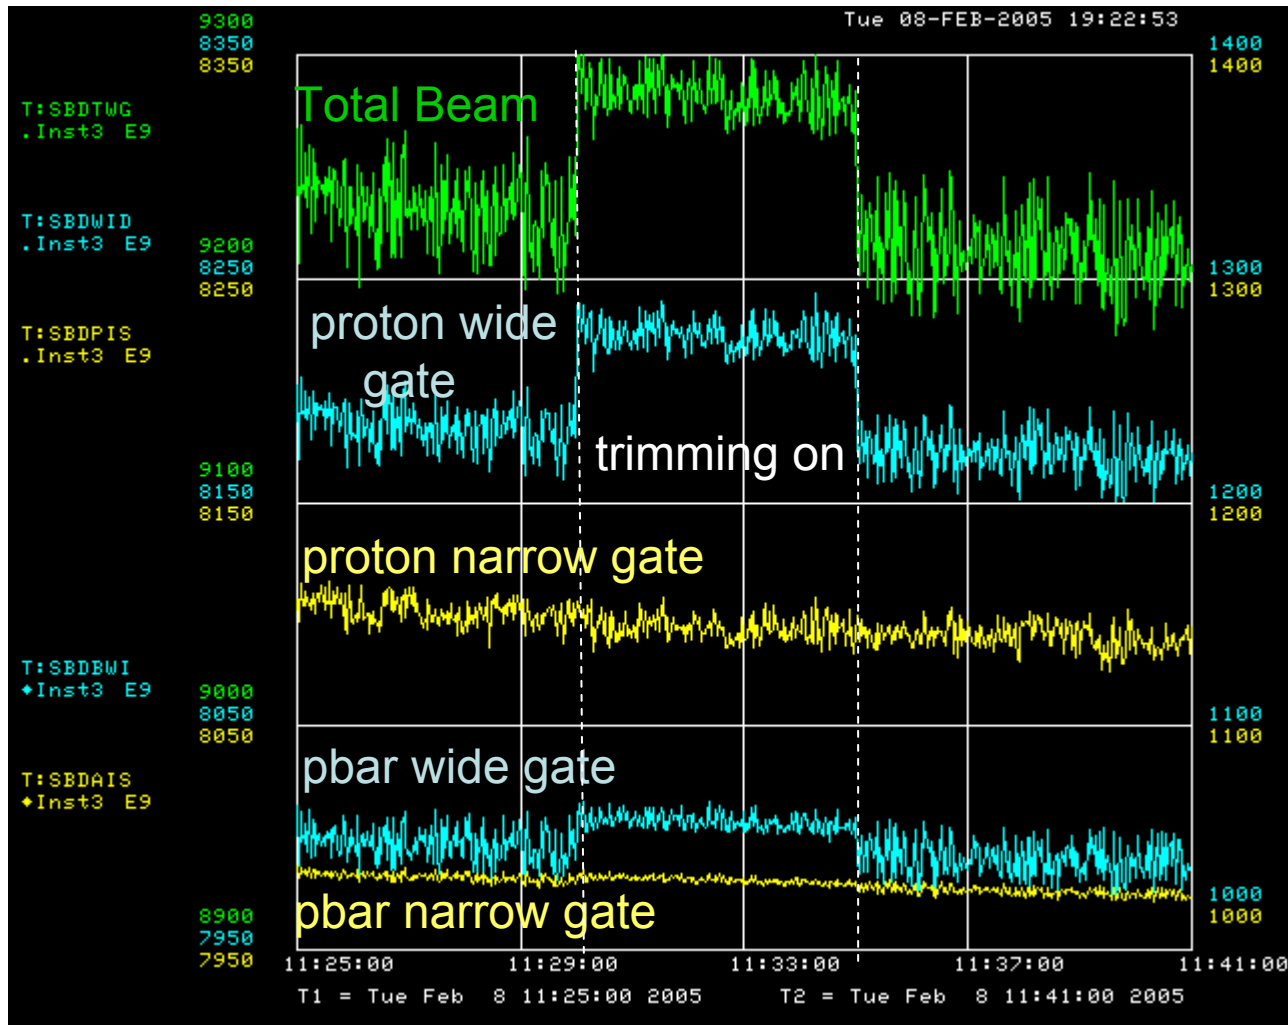

Trimming effects

Trimming effects

Trimming effects

Averaging change (from 16 to 32) - note no trimming

Averaging change (from 16 to 32) - note no trimming

Reinstituting Trimming with 32 bunch averaging

Reinstating Trimming with 32 bunch averaging